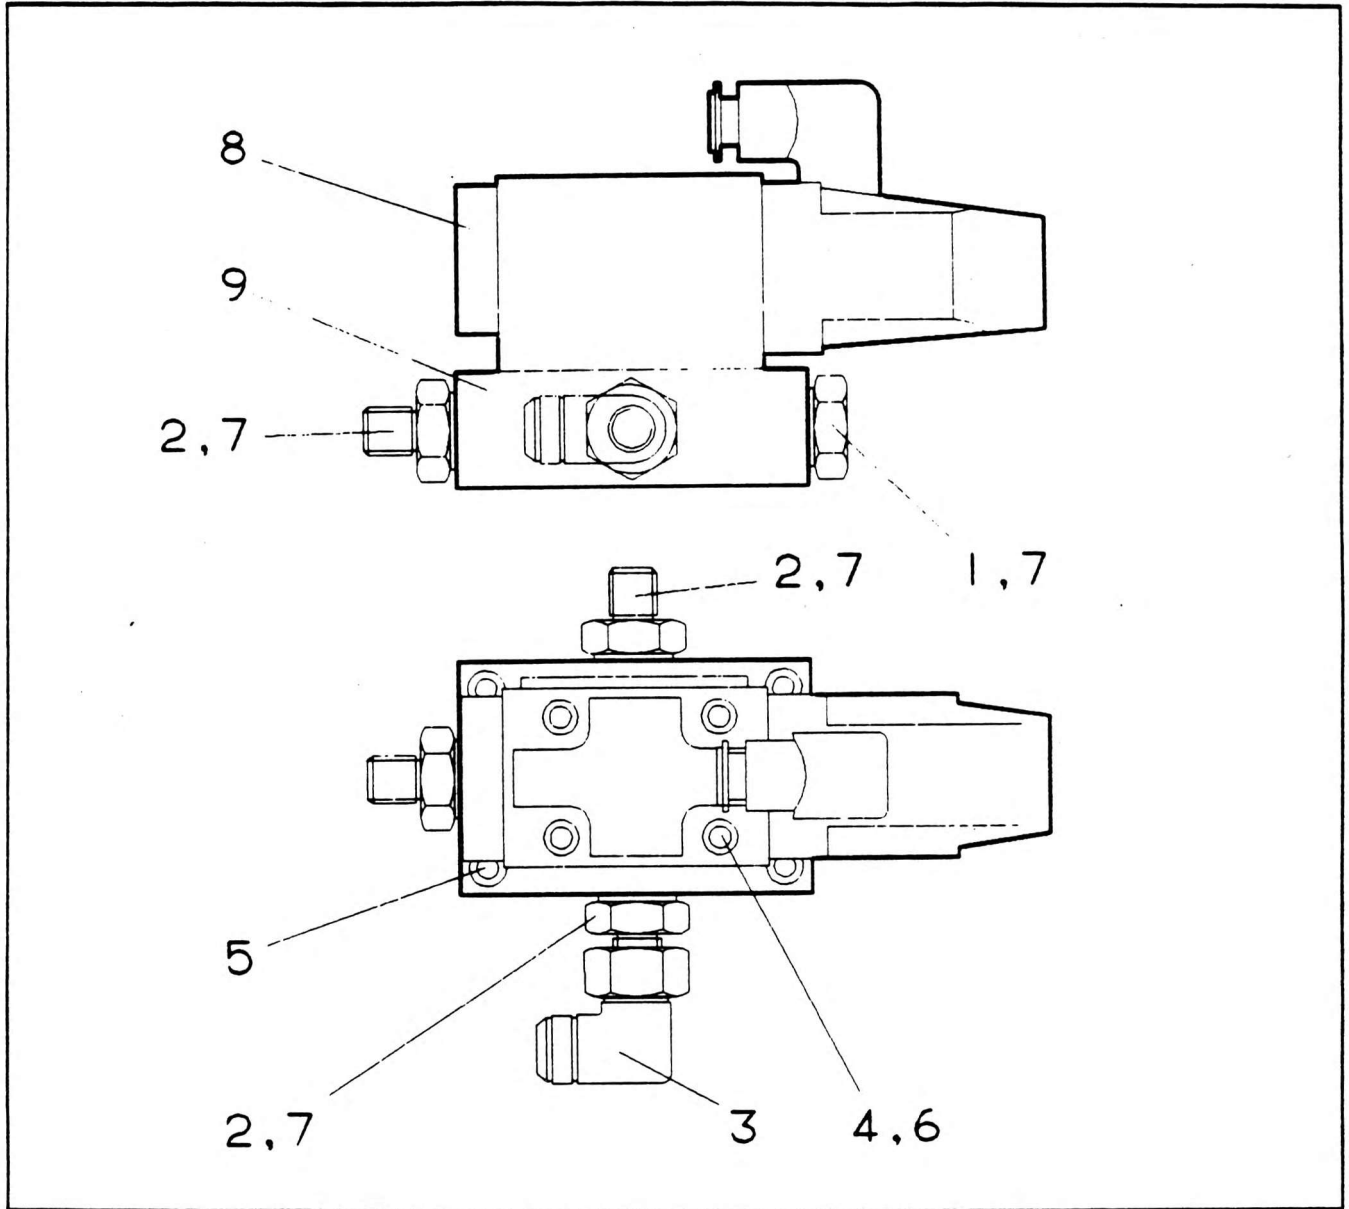

HOIST BOOST SOLENOID VALVE ASSEMBLY

NO.	PART NO.	QTY.	DESCRIPTION	NO.	PART NO.	QTY.	DESCRIPTION
1	7-709-990044	1	Plug $\frac{3}{8}$ " BSP				
2	7-443-990912	3	Adaptor $\frac{3}{8}$ " BSPP $\frac{3}{8}$ "				
3	7-445-060672	1	Elbow 9/16"				
4	7067217	4	Washer Spring M5				
5	7097613	4	Screw Socket Head Cap M5 x 35 Long				
6	7097615	4	Socket Head Cap Screw M5 x 50 Long				
7	7355204	4	Seal $\frac{3}{8}$ " BSP				
8 +	8353988	1	Control Valve				
9	8592964	1	Solenoid Subplate				